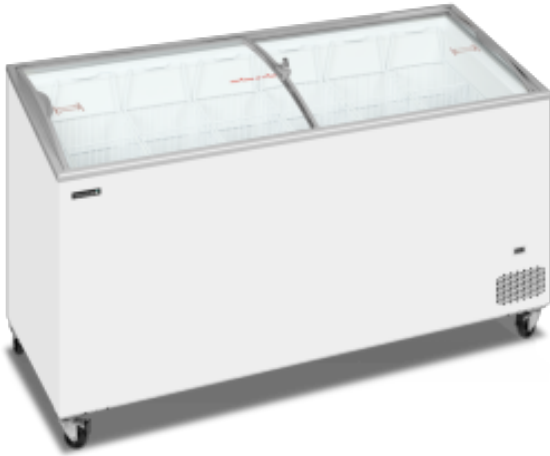

# Chest Freezer for Ice Cream - 481 L

## TDIC551SCEB

TEFCOLD 

### Product Features:

<b>Volume (L) :</b> 481	<b>Type of Door :</b> sliding	<b>Minimum Temperature (°C) :</b> -14
<b>Maximum Temperature (°C) :</b> -24	<b>Door :</b> glazed	<b>Number of doors :</b> 2
<b>Number of Baskets :</b> 7	<b>Exterior Finish :</b> white	<b>Length (mm) :</b> 1750
<b>Depth (mm) :</b> 615	<b>Height (mm) :</b> 949	<b>Weight (kg) :</b> 96
<b>Power (W) :</b> 292	<b>Subject :</b> steel	<b>Color :</b> white
<b>Type of Cold :</b> static	<b>Energy class :</b> d	<b>Climate class :</b> 5
<b>Refrigerant gas included :</b> r290		