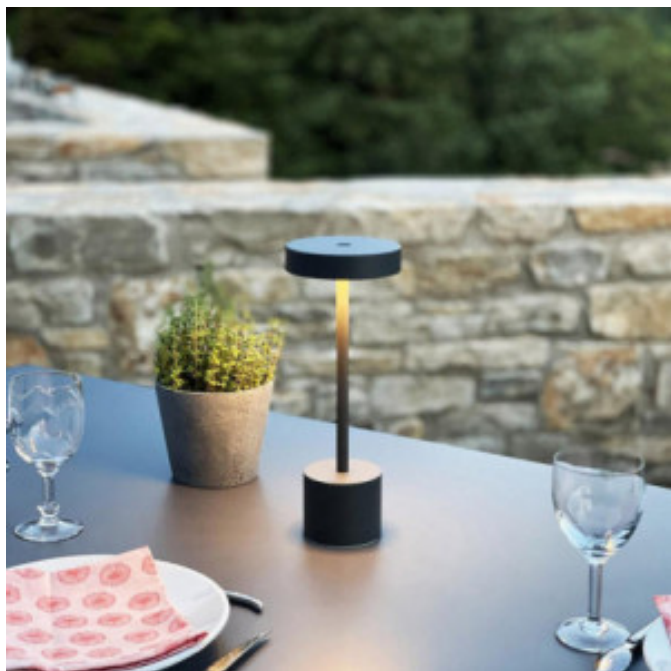

# Aluminum Touch Table Lamp - Roby Rock LYROBYROCK

**Lumisky**  
your personal light designer

## Product Features:

**Height (mm) :** 300

**Subject :** aluminum

**Color :** grey

**Diameter (mm) :** 118

**Protection index (IP) :** ip54

**Field of use :** interior-and-external

**Type of Lamp :** wireless

**Lamp :** table

**lumens :** 200

**brightness :** warm-white