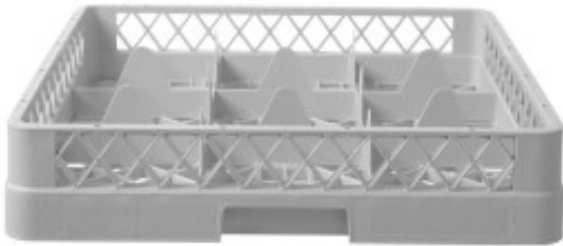

# Glass Rack - 9 Compartments

HN877050

## Product Features:

<b>Length (mm) :</b> 500	<b>Depth (mm) :</b> 500	<b>Height (mm) :</b> 104
<b>Weight (kg) :</b> 1.66	<b>Subject :</b> plastic	<b>Color :</b> grey
<b>Shape :</b> square	<b>Type of Plastic :</b> pp-polypropylene	<b>type-of-tableware :</b> glasses